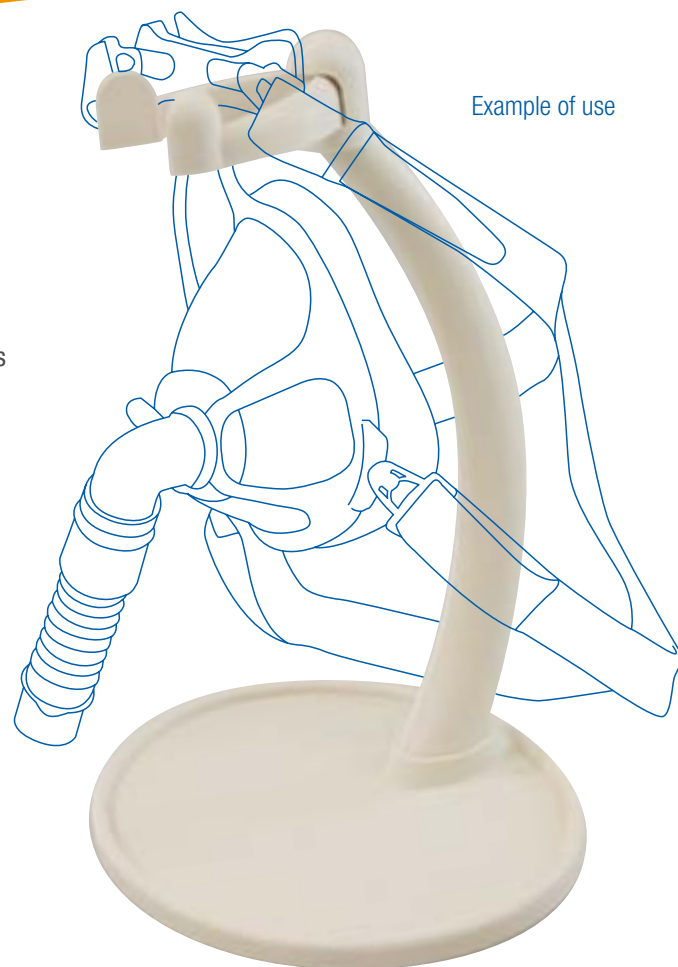

### AEROtube® - CPAP Mask Stand

CPAP Mask Stand for an easy storage of the CPAP mask after a night of sleep therapy or after cleaning.

#### Advantages

- Compatible with nearly all of the CPAP masks, nose masks, full-face masks
- Easy to assemble, compact & balanced design
- Stable base for stabilisation of the stand and for catching any excess water droplets
- Ideal for drying the mask after cleaning
- Adjustable clips for adaptation to different mask models